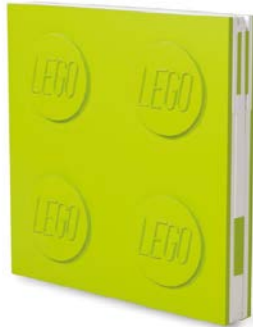

131. L52442 LEGO®
Notebook and Gel Pen -
Lime
PU: 2

last chance
(until end
of stock)