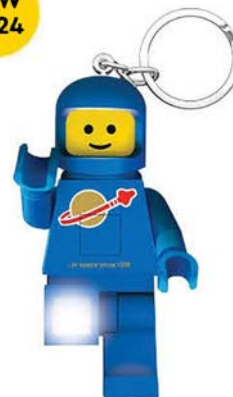

**NEW
2024**

13. LKE10H LEGO®
Minifigures™ Spaceman Blue
PU: 6