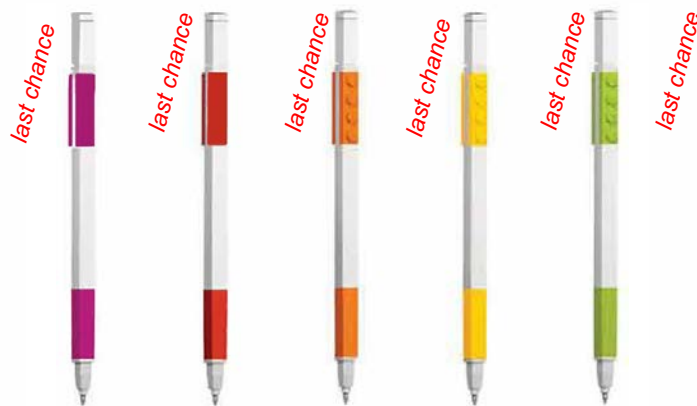

116. L52650 LEGO® Gel Pen Red Violet
PU: 12

117. L52651 LEGO® Gel Pen Red
PU: 12

118. L52652 LEGO® Gel Pen Orange
PU: 12

119. L52653 LEGO® Gel Pen Yellow
PU: 12

120. L52654 LEGO® Gel Pen Lime
PU: 12