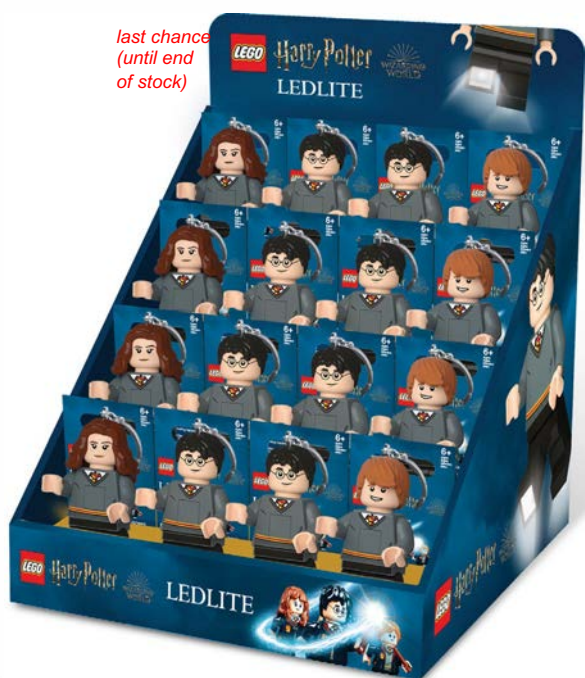

last chance (until end of stock)