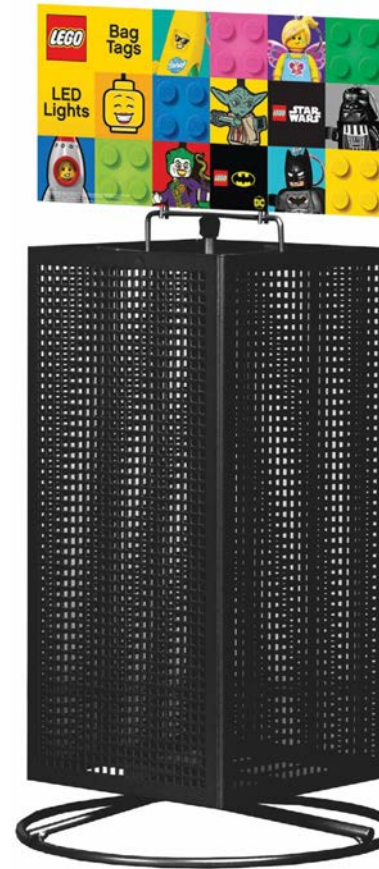

32. 124285 LEGO® Counter Spinner Key Led Lights - 4 sides
Top Card: LHEADCS
Hooks: NC25481-556 (3 keyrings per hook, 4 hooks per side)
PU: EX

LEGO® Keychain Lights Spinner

- 4 sides
- Top Card: LHEADCS
- Single hook: NC25481-556
- 3 keyrings per hook
- 4 hooks per side

LEGO® Lights CDU

- NEW CDU construction; SUP (single use plastic) eliminated.
- Stadium seating style elevates each row for best product presentation.
- 21.5cm x 21.5cm x 23cm

LEGO® Lights CDU

- Classic mixed Key Light CDU – LEGO® Monster series 21.5cm x 21.5cm x 23cm