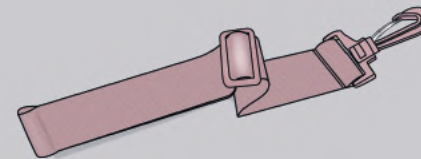

SKCH8070BLK
● SMART POUCH BLACK

SKCH8070OLV
● SMART POUCH OLIVE

SKCH8070RED
● SMART POUCH RED

SKCH8070GRY
● SMART POUCH GREY

SKCH8070NVY
● SMART POUCH NAVY

SKCH8070LPK
● SMART POUCH LIGHT PINK

back accessory pocket

Adjustable neck strap

16,5 cm W X 23 cm H x 6,35 cm D
Materials: 600D Twill Polyester

SKCH7782BLK

● HATCH CROSSBODY BLACK

SKCH7782LPK

● HATCH CROSSBODY LIGHT PINK

SKCH7782GRY

● HATCH CROSSBODY GREY