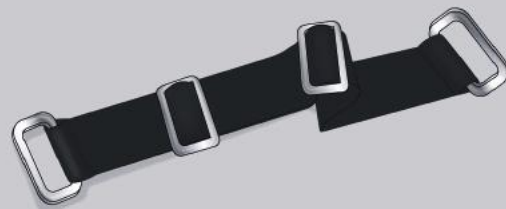

Adjustable shoulder strap to increase or decrease length

Multiple compartments for storage

35,5 cm W X 21 cm H x 5 cm D
Materials: 600D Twill Polyester

SKCH7783BLK
● HIGHLAND WAISTPACK BLACK

SKCH7783LPK
● HIGHLAND WAISTPACK LIGHT PINK