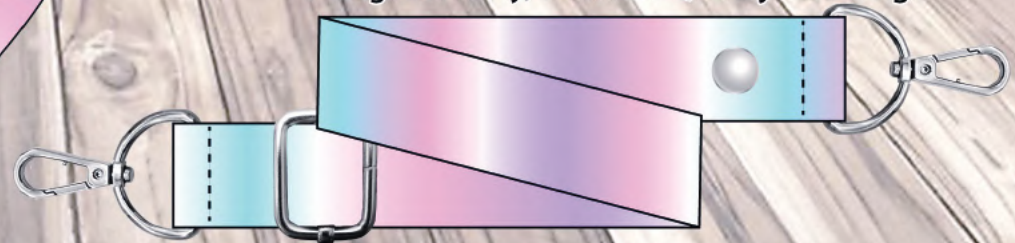

1" High-Density, Seatbelt -Quality Webbing.

19,5 cm W X 17 cm H x 3,5 cm D

Materials: Glitter Silicone

SKTT8114MULT
GLITTER HEART POP-IT CROSSBODY BAG

Branded Metal Puller

Reverse Side

1" High-Density, Seatbelt -Quality
Webbing with silver glitter overlay.

23,5 cm W X 17 cm H x 3,5 cm D
Materials: Silicone

SKTT8115MULT
RAINBOW POP-IT CROSSBODY BAG

Branded Metal Puller

1" High-Density, Seatbelt-Quality Webbing.

21,5 cm W X 30,5 cm H x 3,8 cm D

Materials: Silicone

SKTT8116

UNICORN POP-IT CROSSBODY BAG

Branded Metal Puller

1" High-Density, Seatbelt-Quality Webbing.

10 cm W X 23 cm H x 10 cm D
Materials: Polyester

SKTT8112
WATER BOTTLE BAG

SKECHERS™

365