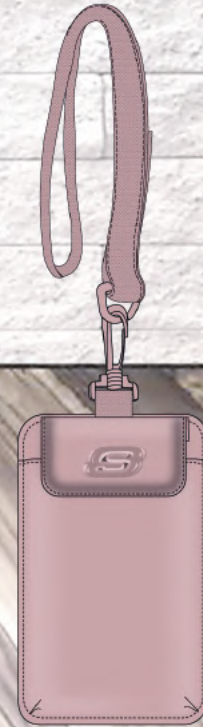

SKCH7684LPK
● WEEKEND BACKPACK LIGHT PINK

Ergonomic padded back for added comfort

Padded and adjustable shoulder straps

Large front pocket for storage

Laptop compartment

10 cm W X 17 cm H x 2,3 cm D
Materials: 600D High Density Polyester

SKCH8070BLK
● SMART POUCH BLACK

SKCH8070OLV
● SMART POUCH OLIVE

SKCH8070RED
● SMART POUCH RED

SKCH8070GRY
● SMART POUCH GREY

SKCH8070NVY
● SMART POUCH NAVY

SKCH8070LPK
● SMART POUCH LIGHT PINK

back accessory pocket

Adjustable neck strap

16,5 cm W X 23 cm H x 6,35 cm D
Materials: 600D Twill Polyester

SKCH7782BLK

● HATCH CROSSBODY BLACK

SKCH7782LPK

● HATCH CROSSBODY LIGHT PINK

SKCH7782GRY

● HATCH CROSSBODY GREY