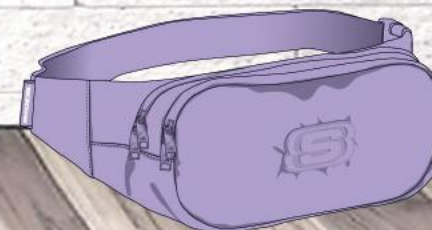

SKCH7783PUR
● HIGHLAND WAISTPACK PURPLE