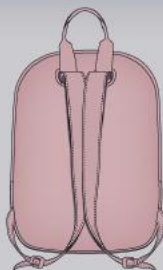

Adjustable shoulder strap to increase or decrease length

Multiple compartments for storage

35,5 cm W X 21 cm H x 5 cm D
Materials: 600D Twill Polyester

SKCH7783BLK
● HIGHLAND WAISTPACK BLACK

SKCH7783LPK
● HIGHLAND WAISTPACK LIGHT PINK

Multiple compartments for storage

18 cm W X 24 cm H x 9 cm D
Materials: 420D Dobby

SKCH7596LPK

● MINI TRAVELER BACKPACK LIGHT PINK

SKCH7596GRY

● MINI TRAVELER BACKPACK GREY

SKCH7596BLK

● MINI TRAVELER BACKPACK BLACK

SKCH7596WHT

○ MINI TRAVELER BACKPACK WHITE

SKCH7596VIO

● MINI TRAVELER BACKPACK VIOLET

Adjustable shoulder strap to increase or decrease length

Lightweight and water resistant high quality materials

Front pocket for storage

45,7 cm W X 24 cm H x 24 cm D
Materials: 420D Dobby

SKCH7777BLK
● SMALL LOCKER DUFFLE BLACK

SKCH7777LPK
● SMALL LOCKER DUFFLE LIGHT PINK

SKCH7777WHT
○ SMALL LOCKER DUFFLE WHITE

SKCH7777GRY
● SMALL LOCKER DUFFLE GREY