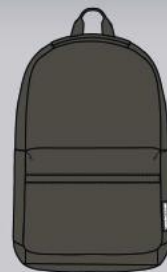

Curved shoulder straps for added comfort

Multi-pocket storage

Padded laptop sleeve

30,5 cm W X 47,5 cm H x 16,5 cm D
Materials: 600D High Density Polyester

SKCH7174BLK
● CLASSIC BACKPACK BLACK

SKCH7174RED
● CLASSIC BACKPACK RED

SKCH7174NVY
● CLASSIC BACKPACK NAVY

SKCH7174BLU
● CLASSIC BACKPACK BLUE

SKCH7174PUR
● CLASSIC BACKPACK PURPLE

SKCH7174OLV
● CLASSIC BACKPACK OLIVE

SKCH7174GRY
● CLASSIC BACKPACK GREY

SKCH7174LPK
● CLASSIC BACKPACK LIGHT PINK

Padded back for added comfort

Padded and adjustable shoulder straps for comfort

Large front pocket for storage

Laptop compartment

30,5 cm W X 42,5 cm H x 15 cm D
Materials: 600D High Density Polyester

SKCH7684BLK
● WEEKEND BACKPACK BLACK