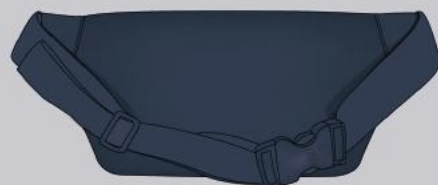

Adjustable shoulder strap to increase or decrease length

Multiple compartments for storage

35,5 cm W X 21 cm H x 5 cm D
Materials: 600D Twill Polyester

SKCH7783BLK
● HIGHLAND WAISTPACK BLACK

SKCH7783LPK
● HIGHLAND WAISTPACK LIGHT PINK

SKCH7783GRY
● HIGHLAND WAISTPACK GREY

SKCH7783PUR
● HIGHLAND WAISTPACK PURPLE

SKCH7783NVY
● HIGHLAND WAISTPACK NAVY

SKCH7783RED
● HIGHLAND WAISTPACK RED

SKCH7783ORH
● HIGHLAND WAISTPACK ORCHID

Adjustable wide strap to for added comfort