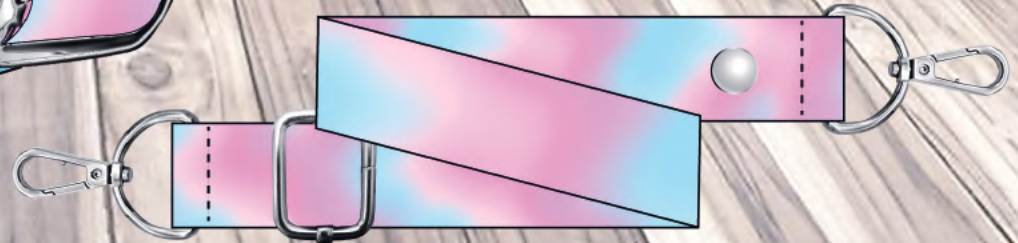

- Flip Sequins
- Matte PVC

Bracelet Charm

1.25" High-Density,
Seatbelt-Quality Webbing

Branded Confetti Shaker

9 cm W X 12,7 cm H x 3,8 cm D
Materials: Silicone

SKTT8113UNICORN
UNICORN POP-IT CROSSBODY BAG

Branded Metal Puller

1.25" SEATBELT-QUALITY WEBBING
WITH SILVER GLITTER

19,5 cm W X 17 cm H x 3,5 cm D
Materials: Silicone

SKTT8114HEART
GLITTER HEART POP-IT CROSSBODY BAG

Branded Metal Puller

Reverse Side

1" High-Density, Seatbelt -Quality Webbing.

19,5 cm W X 17 cm H x 3,5 cm D

Materials: Glitter Silicone

SKTT8114MULT
GLITTER HEART POP-IT CROSSBODY BAG

Branded Metal Puller

Reverse Side

1" High-Density, Seatbelt -Quality
Webbing with silver glitter overlay.