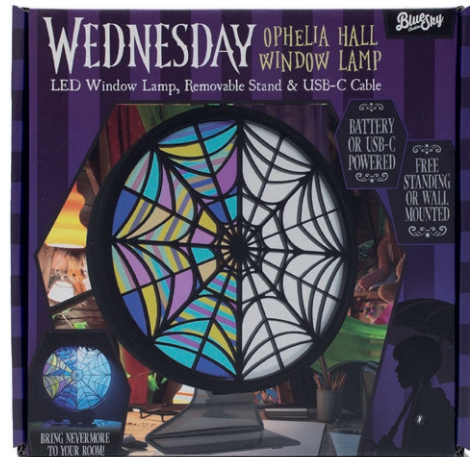

34. BSSWD716990 | WINDOW LIGHT - OPHELIA HALL

PU: 1 | Minimum order quantity: 2
Size item: 21 x 21 x 7 cm